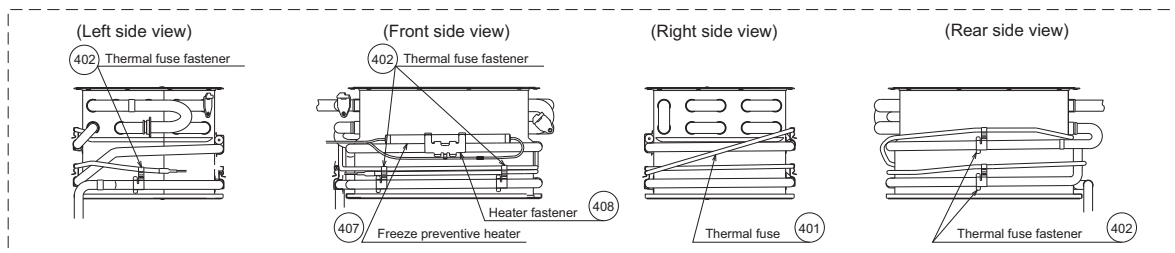

Hot-water feed route

(Thermal fuse rounding procedure)

Hot-water feed route

Part Nos.	Part Names	Order Nos.	Q'ty/unit
400	Heat exchanger EJM SET-AS	SKA7139	1
401	Thermal fuse DHN SET-V	SBA7398	1
402	Thermal fuse fastener CXD	CXDH003	5
406	Thermal fuse cover DHN	DHNA014	2
407	Freeze preventive heater CRP SET-V	SAQ7745	1
408	Heater fastener EHK	EHHK001	1
409	Remaining flame safety device 96 EHU	EHUH001	1
410	Water flow servo set 2 DZT	DZTD011	1
411	Heat exchanger thermister BWC	BWCD098	1
412	O-ring P4C	1323709	5
413	Thermistor holding plate ALS	ALSD088	5
414	O-ring P20C	3059502	1
417	Water flow servo set 1 DZT	DZTD010	1
418	Freeze preventive heater 3 BGD	BGDH002	3
420	O-ring P22C	7573308	1
421	Hot-water feed pipe DHN	DHND010	1
422	Bypass pipe EAC	EACD003	1
423	Hot-water thermistor BWC	BWCD096	1
424	Water flow sensor set 3 DUV	DUVD019	1
425	Water inlet thermistor BWC	BWCD097	1
427	Water outlet magnetic sensor BWC	BWCD090	1
428	O-ring P12.5C	3359808	2
431	Water inlet pipe EAC	EACD001	1
433	Quick fastener 13-22	SAD6537	1
434	O-ring P16C	3223302	7
435	Shut-off cock AXG	AXGD089	2
437	Water inlet fitting 20ASET EJM	EJMD002	1
438	Water filter (SUS) EGB	EGBD032	1
439	O-ring 16DF BRQ	BRQL008	1
440	Water filter DTJ	DTJD006	1
441	Drain cock CRU	CRUD003	1
442	Hot-water resistant O-ring P3	SAD6633	1
443	Mixing coupling EAC	EACD007	1
444	Mixing body EAC	EACD013	1
445	Mixing cylinder BWC	BWCD035	1
446	QMF safety valve	SAA2811	1
447	Hot-water resistant O-ring P9	SAD6635	1
452	Hot-water outlet fitting EJM	EJMD001	1
453	O-ring P11C	1326503	1
454	Quick fastener 12.7	6340202	1
455	O-ring JASO 2026 type4 C	SAA6483	1
456	Quick fastener 16A	6340300	6
458	Water flow sensor SET1 DUV	DUVD017	1
463	Magnetic sensor BWC	BWCD093	1
468	Thermostat BHV	BHVVH002	1
470	Conduit 86 DZT	DZTJ008	1
471	Waterproof cover CZL	CZLD041	2
472	Servo motor cable conduit (86) DZT	DZTJ009	1
507	Cross recessed truss P TIGHT screw 4X10		
508	Cross recessed round-head P TIGHT screw 4X14		
509	Cross & straight recessed round-head collar type3 S TIGHT tapping screw 4X8		
510	Cross & straight recessed type3 S TIGHT tapping screw 4X8		
511	Cross recessed round-head P TIGHT screw 4X14		