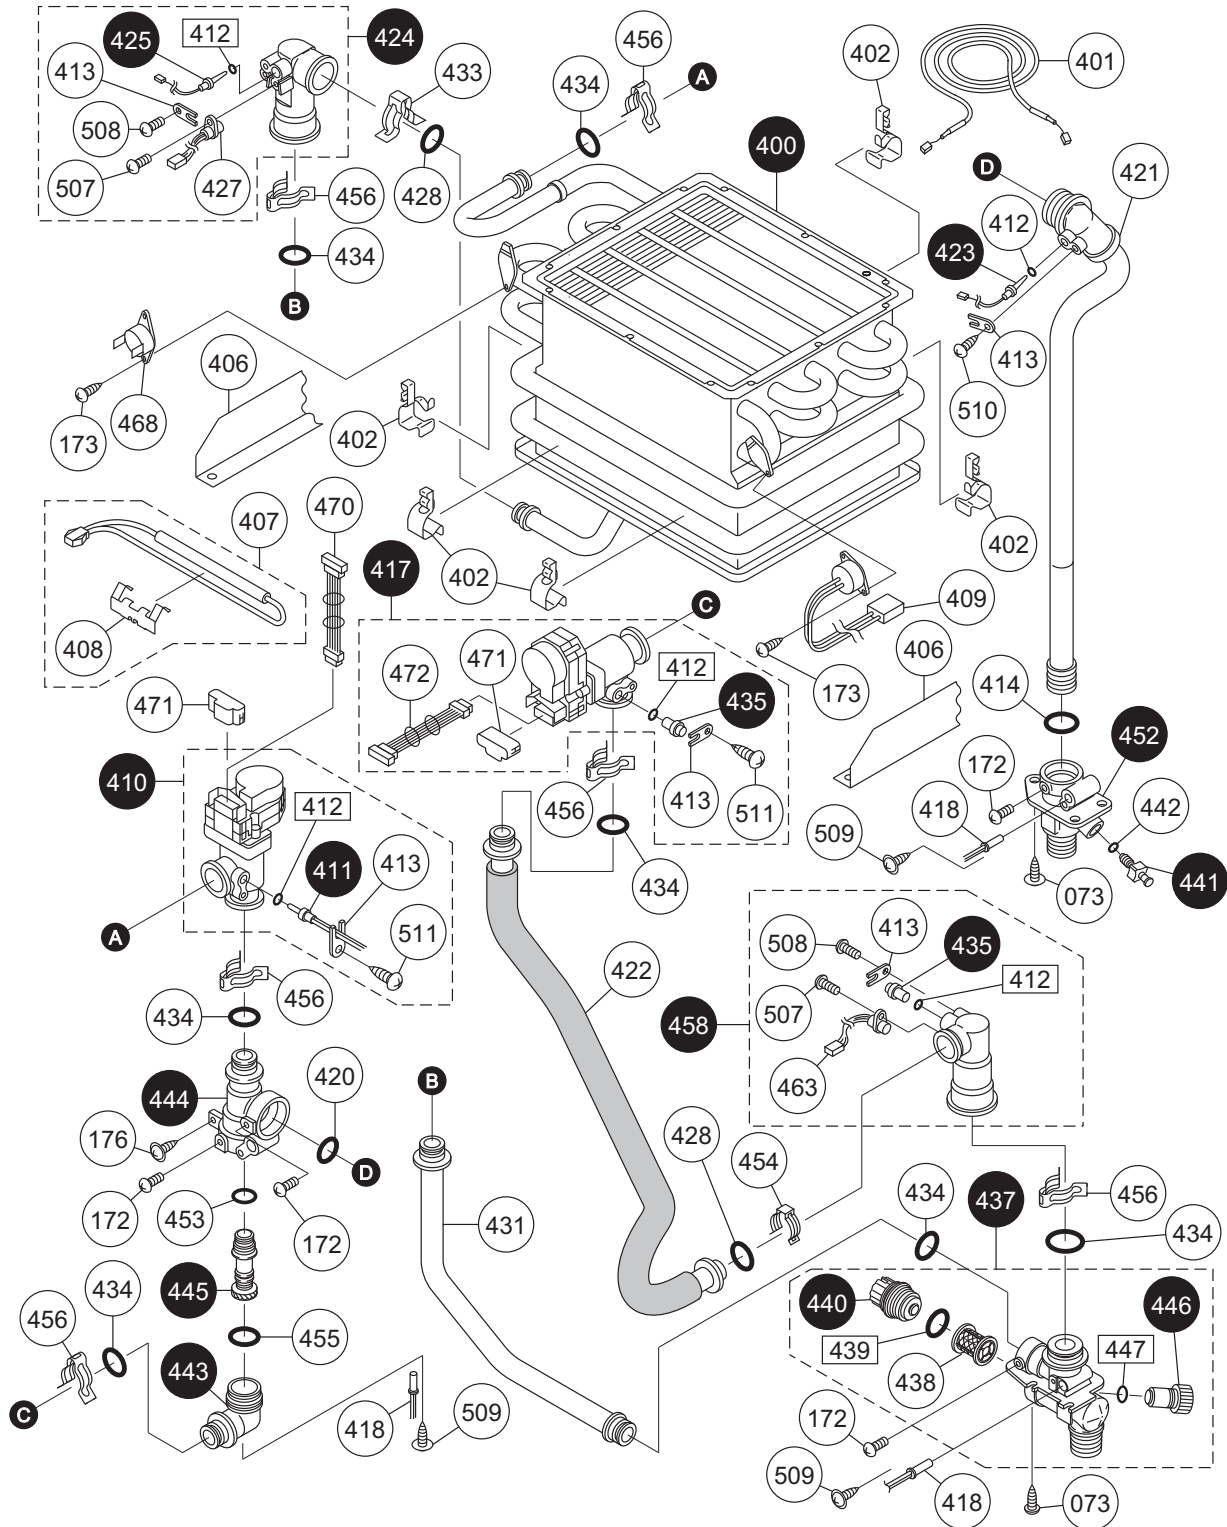

Hot-water feed route

(Thermal fuse rounding procedure)

Hot-water feed route

Part Nos.	Part Names	Order Nos.	Q'ty/unit
400	Heat exchanger EJM SET-AS	SKA7139	1
401	Thermal fuse DHN SET-V	SBA7398	1
402	Thermal fuse fastener CXD	CXDH003	5
406	Thermal fuse cover DHN	DHNA014	2
407	Freeze preventive heater CRP SET-V	SAQ7745	1
408	Heater fastener EHK	EHHK001	1
409	Remaining flame safety device 96 EHU	EHUH001	1
410	Water flow servo set 2 DZT	DZTD011	1
411	Heat exchanger thermister BWC	BWCD098	1
412	O-ring P4C	1323709	5
413	Thermistor holding plate ALS	ALSD088	5
414	O-ring P20C	3059502	1
417	Water flow servo set 1 DZT	DZTD010	1
418	Freeze preventive heater 3 BGD	BGDH002	3
420	O-ring P22C	7573308	1
421	Hot-water feed pipe DHN	DHND010	1
422	Bypass pipe EAC	EACD003	1
423	Hot-water thermistor BWC	BWCD096	1
424	Water flow sensor set 3 DUV	DUVD019	1
425	Water inlet thermistor BWC	BWCD097	1
427	Water outlet magnetic sensor BWC	BWCD090	1
428	O-ring P12.5C	3359808	2
431	Water inlet pipe EAC	EACD001	1
433	Quick fastener 13-22	SAD6537	1
434	O-ring P16C	3223302	7
435	Shut-off cock AXG	AXGD089	2
437	Water inlet fitting 20ASET EJM	EJMD002	1
438	Water filter (SUS) EGB	EGBD032	1
439	O-ring 16DF BRQ	BRQL008	1
440	Water filter DTJ	DTJD006	1
441	Drain cock CRU	CRUD003	1
442	Hot-water resistant O-ring P3	SAD6633	1
443	Mixing coupling EAC	EACD007	1
444	Mixing body EAC	EACD013	1
445	Mixing cylinder BWC	BWCD035	1
446	QMF safety valve	SAA2811	1
447	Hot-water resistant O-ring P9	SAD6635	1
452	Hot-water outlet fitting EJM	EJMD001	1
453	O-ring P11C	1326503	1
454	Quick fastener 12.7	6340202	1
455	O-ring JASO 2026 type4 C	SAA6483	1
456	Quick fastener 16A	6340300	6
458	Water flow sensor SET1 DUV	DUVD017	1
463	Magnetic sensor BWC	BWCD093	1
468	Thermostat BHV	BHVVH002	1
470	Conduit 86 DZT	DZTJ008	1
471	Waterproof cover CZL	CZLD041	2
472	Servo motor cable conduit (86) DZT	DZTJ009	1
507	Cross recessed truss P TIGHT screw 4X10		
508	Cross recessed round-head P TIGHT screw 4X14		
509	Cross & straight recessed round-head collar type3 S TIGHT tapping screw 4X8		
510	Cross & straight recessed type3 S TIGHT tapping screw 4X8		
511	Cross recessed round-head P TIGHT screw 4X14		