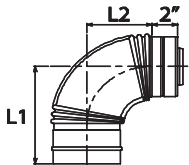

45° Vent Pipe Elbow

Stainless Steel Double-Wall
CVP-45ELB

Model No.	Venting Series	L1	L2	Qty / Box
CVP-45ELB	Concentric SUS	5.3"	2.2"	6

***non-flexible**

90° Vent Pipe Elbow

Stainless Steel Double-Wall
CVP-90ELB

Model No.	Venting Series	L1	L2	Qty / Box
CVP-90ELB	Concentric SUS	8.1"	4.9"	6

***non-flexible**

90° Adjustable Vent Pipe Elbow

Stainless Steel Double-Wall
CVP-90ADJELB

Model No.	Venting Series	L1	L2	Qty / Box
CVP-90ADJELB	Concentric SUS	12.6" - 15.8"	4.9"	6

***non-flexible**

90° Adjustable Vent Pipe Elbow w/ Wall Flange

Stainless Steel Double-Wall
CWF-90ELB

Model No.	Venting Series	L1	L2	Qty / Box
CWF-90ELB	Concentric SUS	12.6" - 15.8"	8.7"	6

***non-flexible**