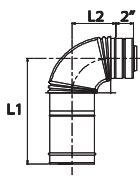

45° Vent Pipe Elbow

Stainless Steel Double-Wall
CVP-45ELB

Model No.	Venting Series	L1	L2	Qty / Box
CVP-45ELB	Concentric SUS	5.3"	2.2"	6

***non-flexible**

90° Vent Pipe Elbow

Stainless Steel Double-Wall
CVP-90ELB

Model No.	Venting Series	L1	L2	Qty / Box
CVP-90ELB	Concentric SUS	8.1"	4.9"	6

***non-flexible**

90° Adjustable Vent Pipe Elbow

Stainless Steel Double-Wall
CVP-90ADJELB

Model No.	Venting Series	L1	L2	Qty / Box
CVP-90ADJELB	Concentric SUS	12.6" - 15.8"	4.9"	6

***non-flexible**

90° Adjustable Vent Pipe Elbow w/ Wall Flange

Stainless Steel Double-Wall
CWF-90ELB

Model No.	Venting Series	L1	L2	Qty / Box
CWF-90ELB	Concentric SUS	12.6" - 15.8"	8.7"	6

***non-flexible**