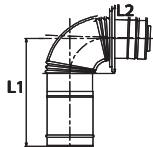

45° Vent Pipe Elbow

Stainless Steel Double-Wall
CVP-45ELB

Model No.	Venting Series	L1	L2	Qty / Box
CVP-45ELB	Concentric SUS	5.3"	2.2"	6

***non-flexible**

90° Vent Pipe Elbow

Stainless Steel Double-Wall
CVP-90ELB

Model No.	Venting Series	L1	L2	Qty / Box
CVP-90ELB	Concentric SUS	8.1"	4.9"	6

***non-flexible**

90° Adjustable Vent Pipe Elbow

Stainless Steel Double-Wall
CVP-90ADJELB

Model No.	Venting Series	L1	L2	Qty / Box
CVP-90ADJELB	Concentric SUS	12.6" - 15.8"	4.9"	6

***non-flexible**

90° Adjustable Vent Pipe Elbow w/ Wall Flange

Stainless Steel Double-Wall
CWF-90ELB

Model No.	Venting Series	L1	L2	Qty / Box
CWF-90ELB	Concentric SUS	12.6" - 15.8"	8.7"	6

***non-flexible**